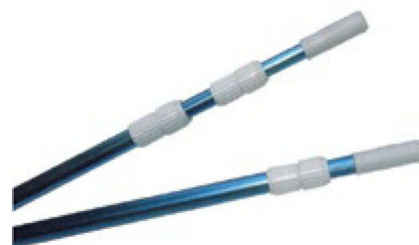

# TELESCOPIC HANDLES

## TELESCOPIC HANDLES

- Aluminium, telescopic handle to adapt to pool cleaner, leaf skimmers and brushes.

- Fixing: clip

CODE	LENGTH	PACKING	WEIGHT	VOLUME
	m		kg	m <sup>3</sup>
C-141	1.50 (3 x 0.50)	24	8	0.02
C-137	4.80 (2 x 2.40)	20	26	0.09
C-138	9.00 (3 x 3.00)	20	30	0.11